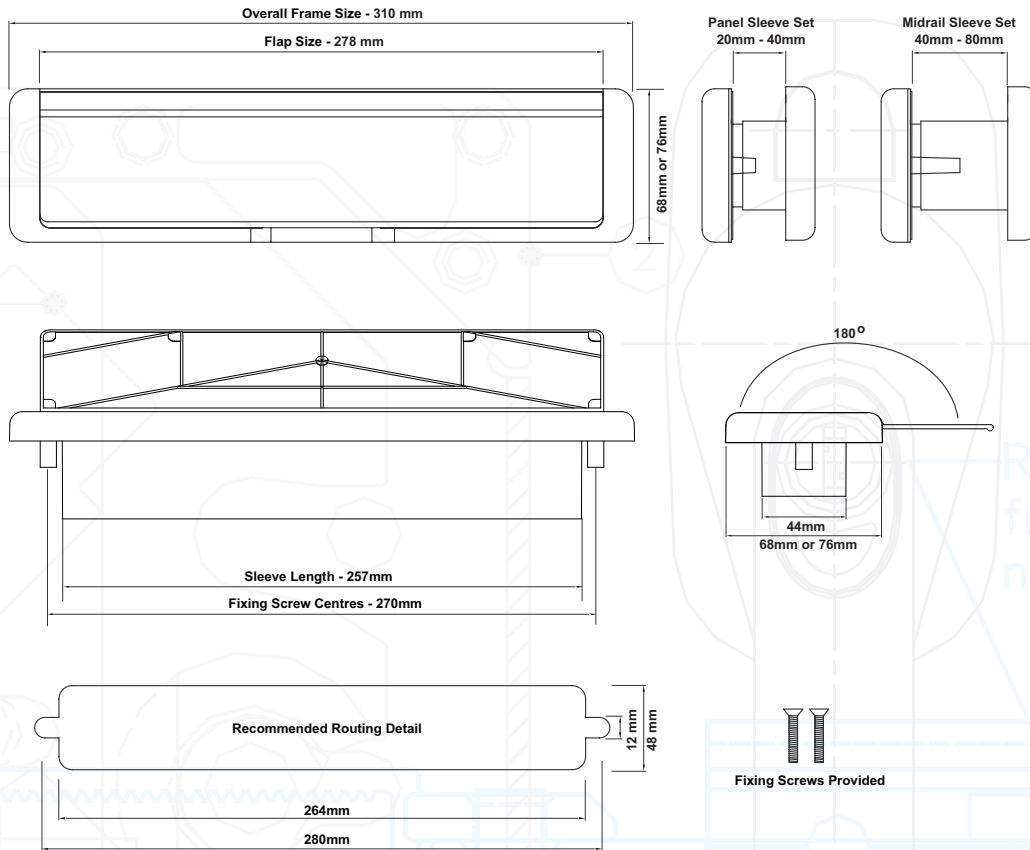

Nu Mail

Additional Benefits

- **Can be through fixed or face fixed**
  Flexible according to fabricator preference
- **Outstanding acoustic insulation***
  Perfect for flats, or houses near busy roads
- **Optional restricted opening with the addition of a PAS24 Letterplate Restrictor**
  Possible to restrict the opening angle, or lock the flap shut
- **Supplied with screw fixings**
  Everything needed for installation included
- **Secured by Design**
  Additional peace of mind

*For best acoustic and weather performance we recommend installing the product with a rubber gasket

Technical Specification

Designed for PVC-U, Composite and Timber doors

Conforms to the requirement of BS EN 13724: 2002

All finishes salt spray tested to 480 hours
(BS EN 1670: Class 5)

Tested as part of a complete door set that successfully achieved PAS23 (rubber gasket fitted)

Tested as part of a complete door set that successfully achieved PAS24

Flap cycle tested to 30,000 cycles

Midrail version includes 2 x M5 x 50mm machine screws, 2 x M5 x 70mm machine screws and 2 screw guides

Panel version includes 2 x M5 x 28mm machine screws and 2 screw guides

Product Codes

Nu Mail

* Easy fit rubber drip gasket: 9B000

Size	Hardex Chrome	Hardex Satin	Hardex Bronze	Hardex Smoke	Hardex Gold
Panel 68 (20-40)	3C301	3C302	3C303	3C304	3C305
Midrail 68 (40-80)	3C101	3C102	3C103	3C104	3C105
Panel 76 (20-40)	3C201	3C202	3C203	3C204	3C205
Midrail 76 (40-80)	3C001	3C002	3C003	3C004	3C005