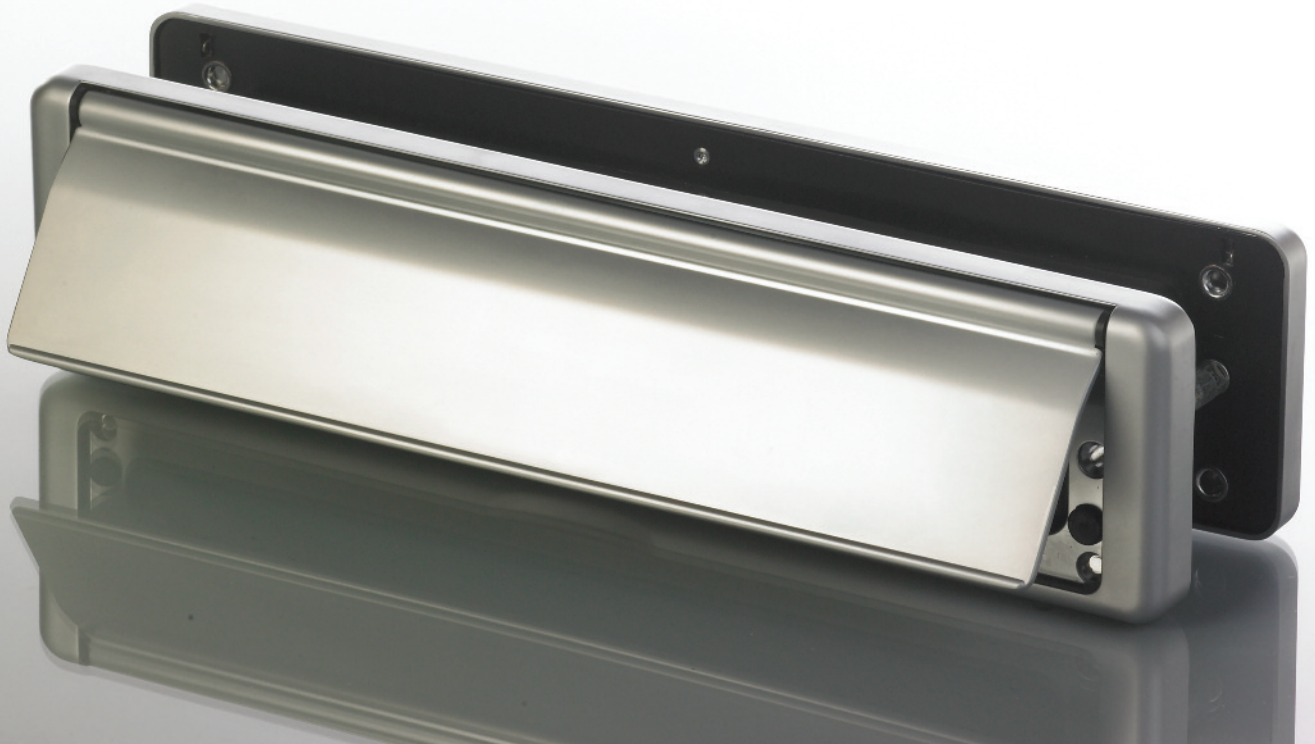

The E Series

Nu Mail

Features & Benefits

- Midrail and panel letterplate options to suit doors 20mm-80mm thick
Suits a range of door thicknesses
- Fully colour matched metal letterplate
Quality and durability you can see and feel
- Anti-snap flap opens to 180° with fully sprung return
Easier to operate, no broken flaps, even with Sunday papers
- 12" letterplate with a 10" aperture
Meets Royal Mail standards, will easily take A4 size post
- Fully weather sealed (with rubber gasket)*
No draft, no rain water
- Secure through fixing ensures letterplate can only be removed from the inside of the house
Prevents burglars gaining access to the cylinder internally

- **Can be through fixed or face fixed**
Flexible according to fabricator preference
- **Outstanding acoustic insulation***
Perfect for flats, or houses near busy roads
- **Optional restricted opening with the addition of a PAS24 Letterplate Restrictor**
Possible to restrict the opening angle, or lock the flap shut
- **Supplied with screw fixings**
Everything needed for installation included
- **Secured by Design**
Additional peace of mind